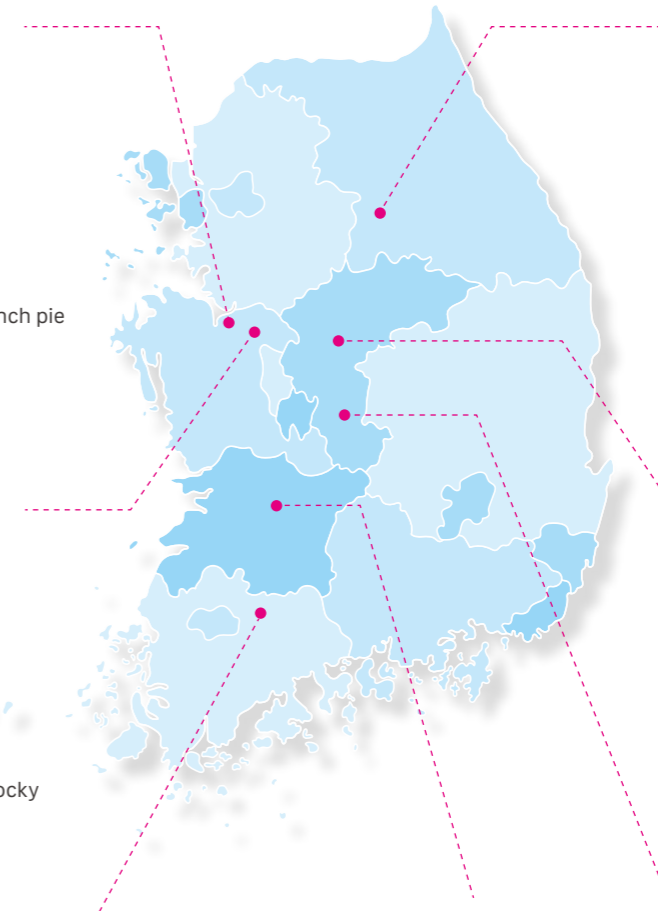

• Asan Logistics Center

• Cheonan Factory

Brand : Choco & Pocky
Products : free time choco bar, pocky
Certificate : HACCP, FSSC 22000, ISO 14001, 9001, 45001

• Gwangju Factory

Brand : Biscuit & Candy & Dumpling
Products : buttering, sable, candy, dumpling
Certificate : HACCP, FSSC 22000, ISO 14001, 9001, 45001